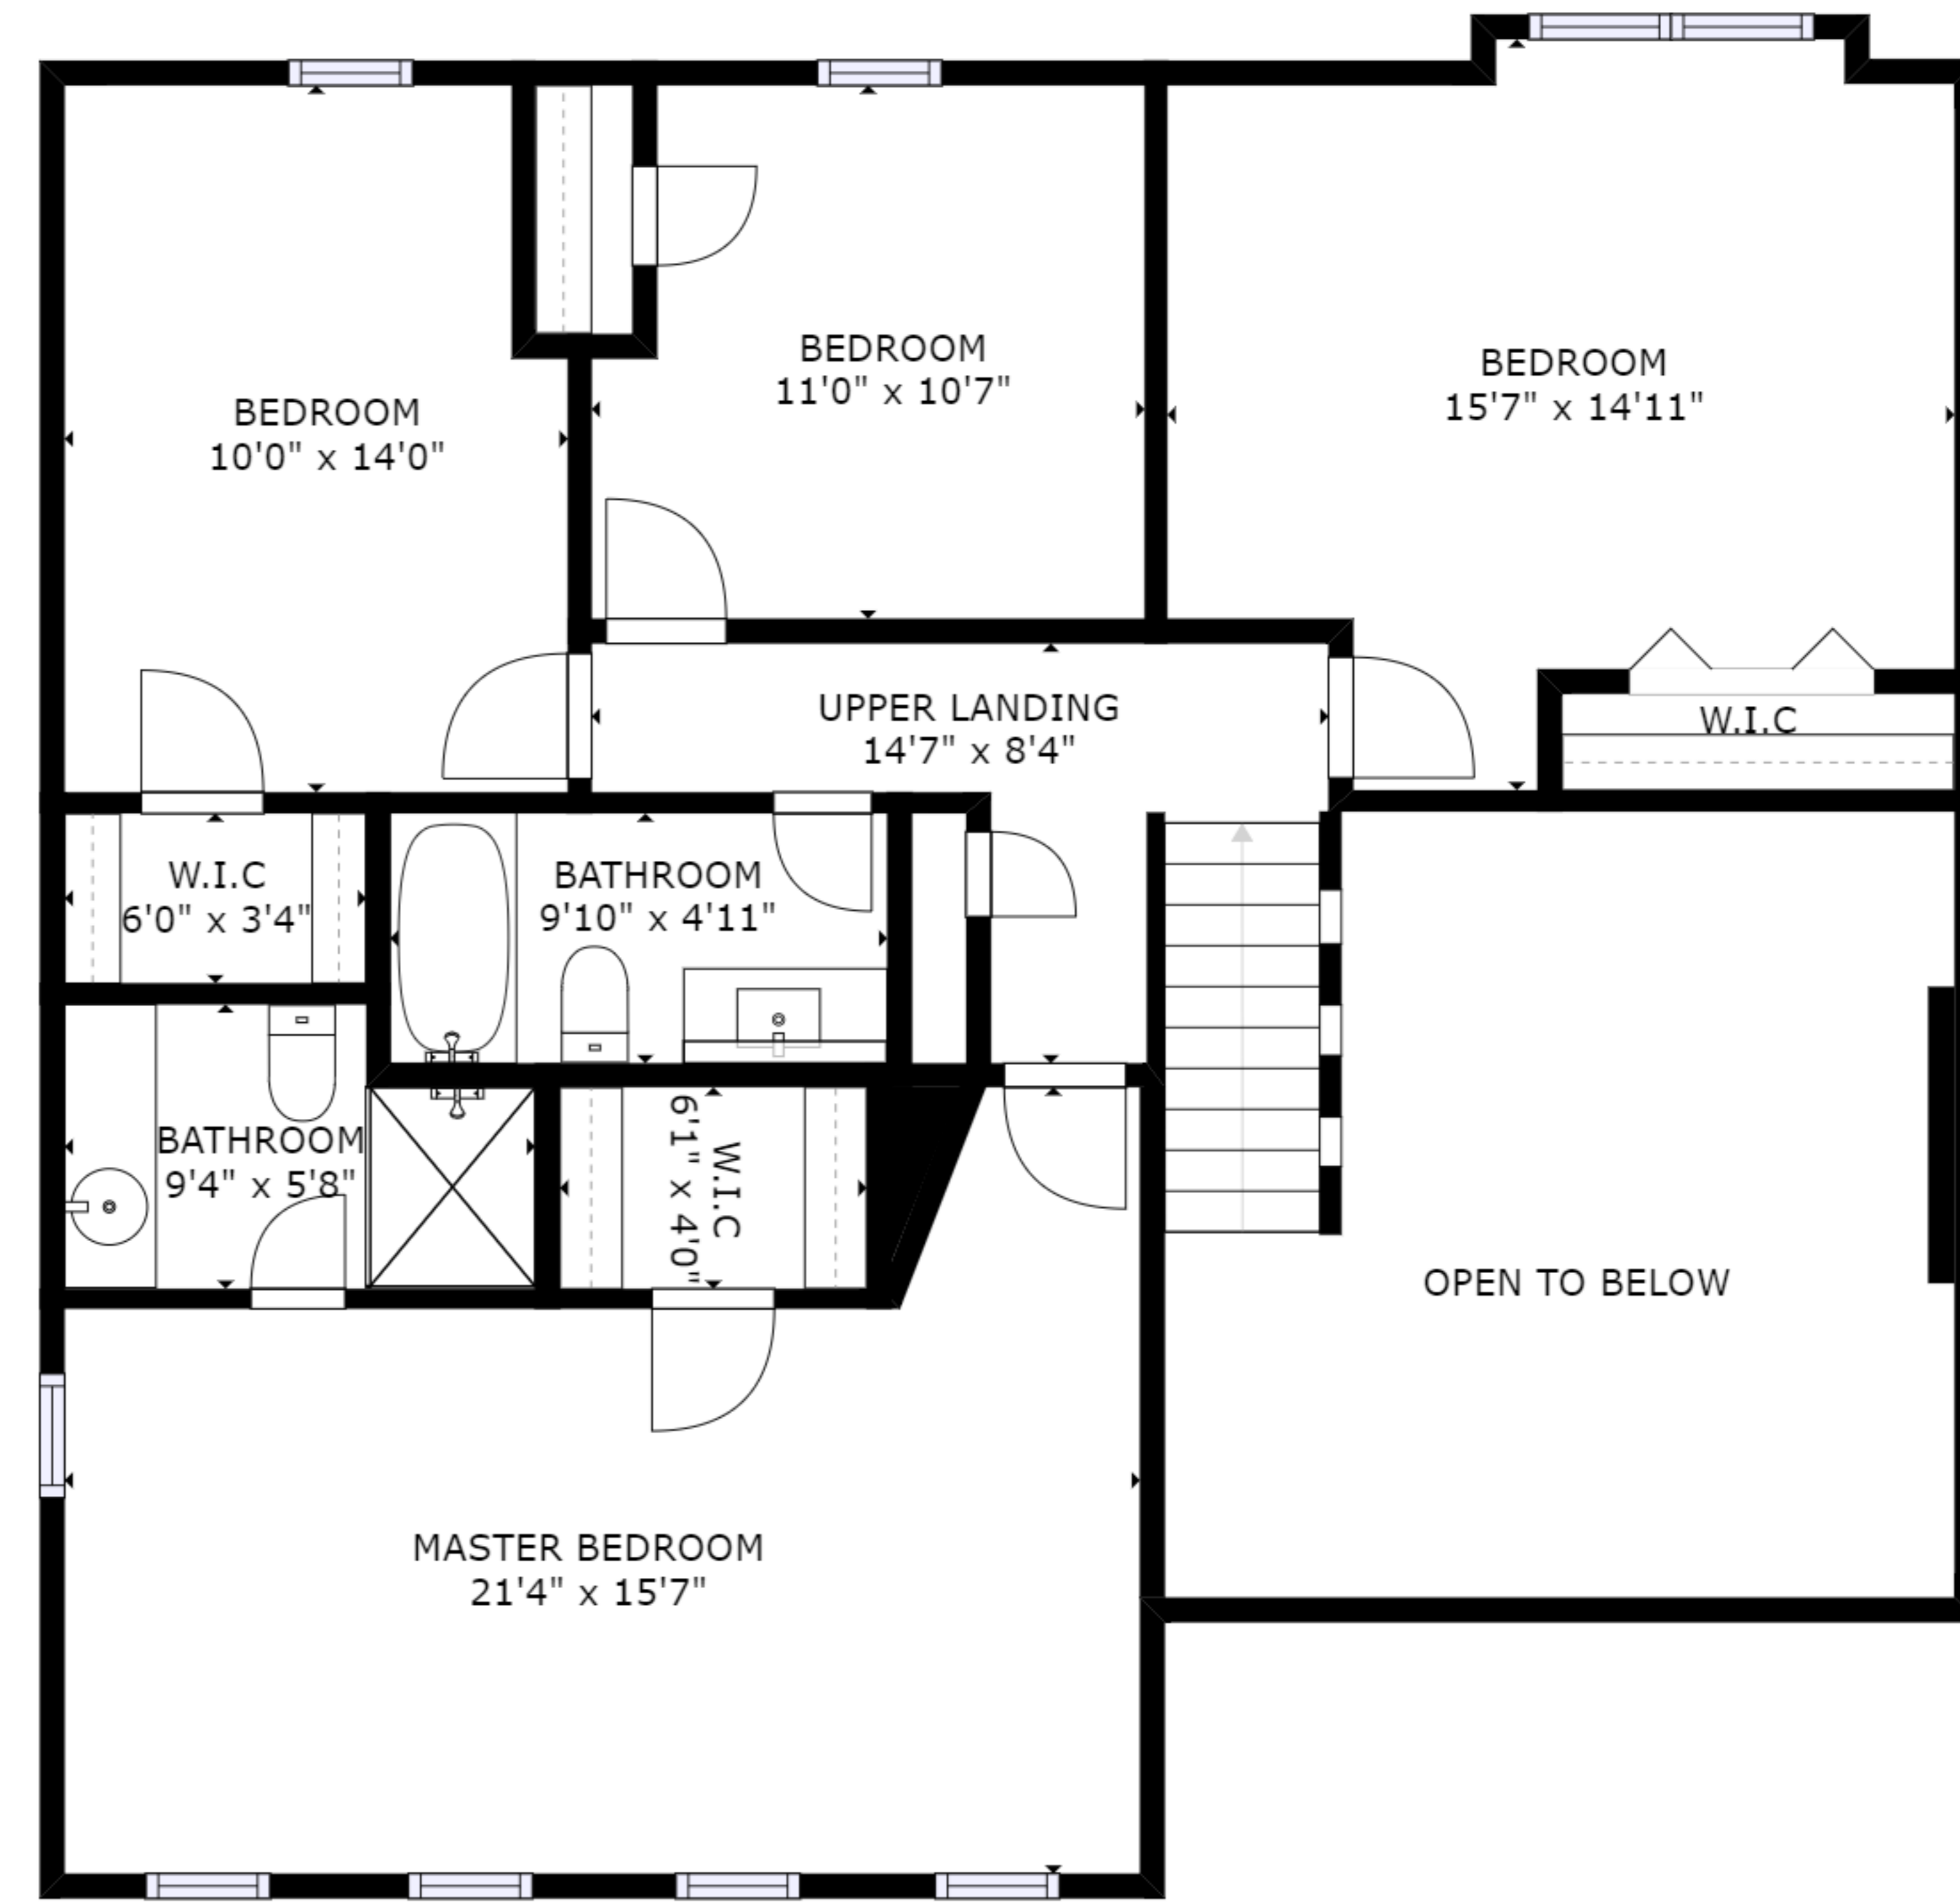

FLOOR 1

FLOOR 2

GROSS INTERNAL AREA
 FLOOR 1: 1594 sq ft, FLOOR 2: 1032 sq ft
 TOTAL: 2626 sq ft
 SIZES AND DIMENSIONS ARE APPROXIMATE, ACTUAL MAY VARY.